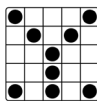

MuckleshootBingo.com

**REGULAR GAMES**

1. Crazy Y & Corners (blue) \$300/\$400/\$1000

2. Block of 6 & 1 Regular (orange) \$300/\$400/\$1000 (No Overlap)

3. Stamp & A Line (green) \$300/\$400/\$1000

**\*\*ROULETTE BLACKOUT (PINK)\*\* - \$1 EACH**