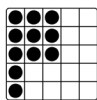

MuckleshootBingo.com

**REGULAR GAMES**

1. Crazy Y & Corners (blue) \$300/\$400/\$1000

2. Block of 6 & 1 Regular (orange) \$300/\$400/\$1000 (No Overlap)

3. Stamp & A Line (green) \$300/\$400/\$1000

**\*\*ROULETTE BLACKOUT (PINK)\*\* - \$1 EACH**