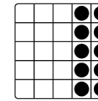

12. A. BLACKOUT in 45#s or Less  
B. Consolation

\$10,000  
\$250

**REGULAR GAMES**

13. 3 Stripes (brown) \$300/\$400/\$1000

14. Checkmark w/ Corners (red) \$300/\$400/\$1000

**REGULAR GAMES**

15. Double Bingo (orchid) \$300/\$400/\$1000 (Corners OK)